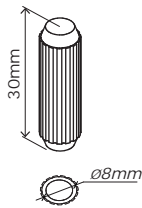

# SR0734K63804

QF5008

MADE IN ITALY  
Produced by COMPOSAD srl, Via Lombardia 29, 46019 Viadana (MN) ITALY

**BU4142**

**H70**  
x2

**V13**  
x4

**H118**  
x4

**P14**  
x4

**T97**  
x10

**T28**  
x10

**H1**  
x10

**G122**  
x10

**G119**  
x4

**G123**  
x4

**CA3509**  
1400x690x38mm

**BOX 1/2**

**FI8546**  
693x686x38mm

**FI8547**  
693x686x38mm

**FS3874**  
1320x436x38mm

**BOX 2/2**

1

2

3

4