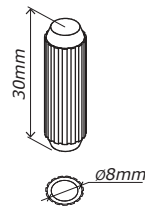

# CT0764K63005

QF5007-3

**MADE IN ITALY**  
Produced by COMPOSAD srl, Via Lombardia 29, 46019 Viadana (MN) ITALY

**BU4140**

**BU4141**

**T97**  
x4

**T78**  
x10

**T28**  
x14

**H1**  
x8

**V13**  
x12

**H54**  
x6

**M111**  
x3

**H2**  
x10

**V5**  
x34

**H114**  
x4

**G161**  
x10

**V57**  
x4

**H96**  
x2

**H97**  
x2

**H47**  
x4

**V5**  
x16

**CA3508**  
450x450x30mm

**BA2147**  
450x450x30mm

**FI8544**  
490x446zx30mm

**FI8545**  
490x446x30mm

**CS3267**  
382x98x16mm

**CS3268**  
382x188x16mm

**SH3706**  
381x348x2mm

**OF0725**  
380x361x380mm H.65mm

**OF0726**  
380x361x380mm H.140mm

**SH3704**  
504x400x2mm

1